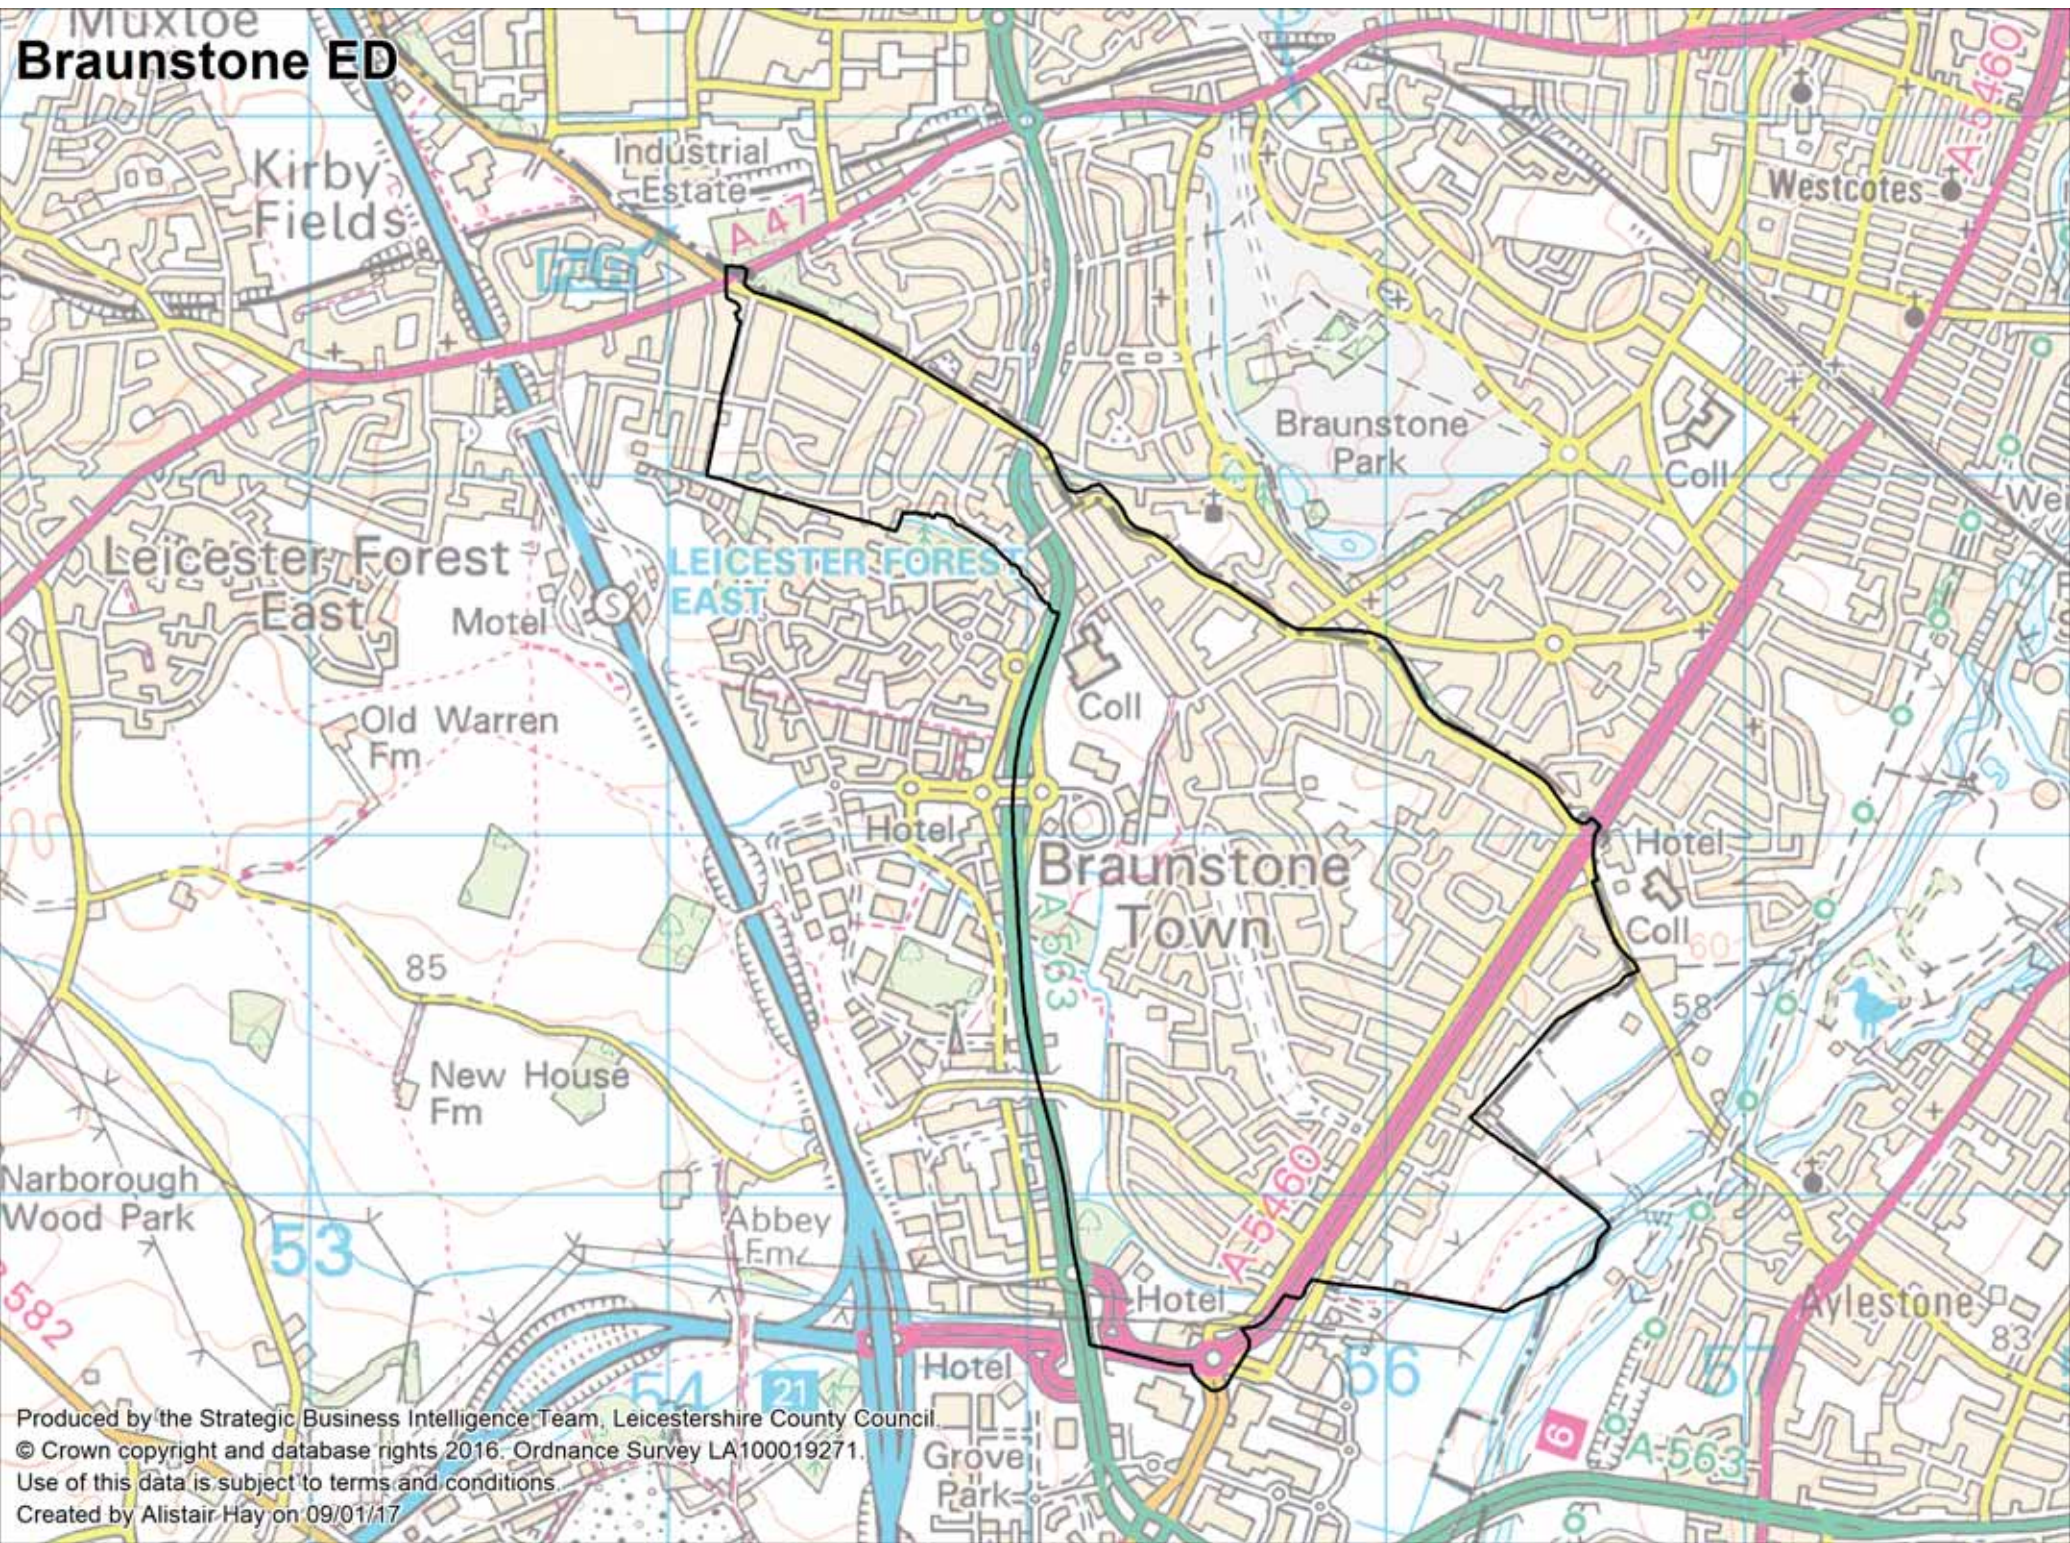

Braunstone ED

Produced by the Strategic Business Intelligence Team, Leicestershire County Council.
© Crown copyright and database rights 2016. Ordnance Survey LA100019271.
Use of this data is subject to terms and conditions.
Created by Alistair Hay on 09/01/17