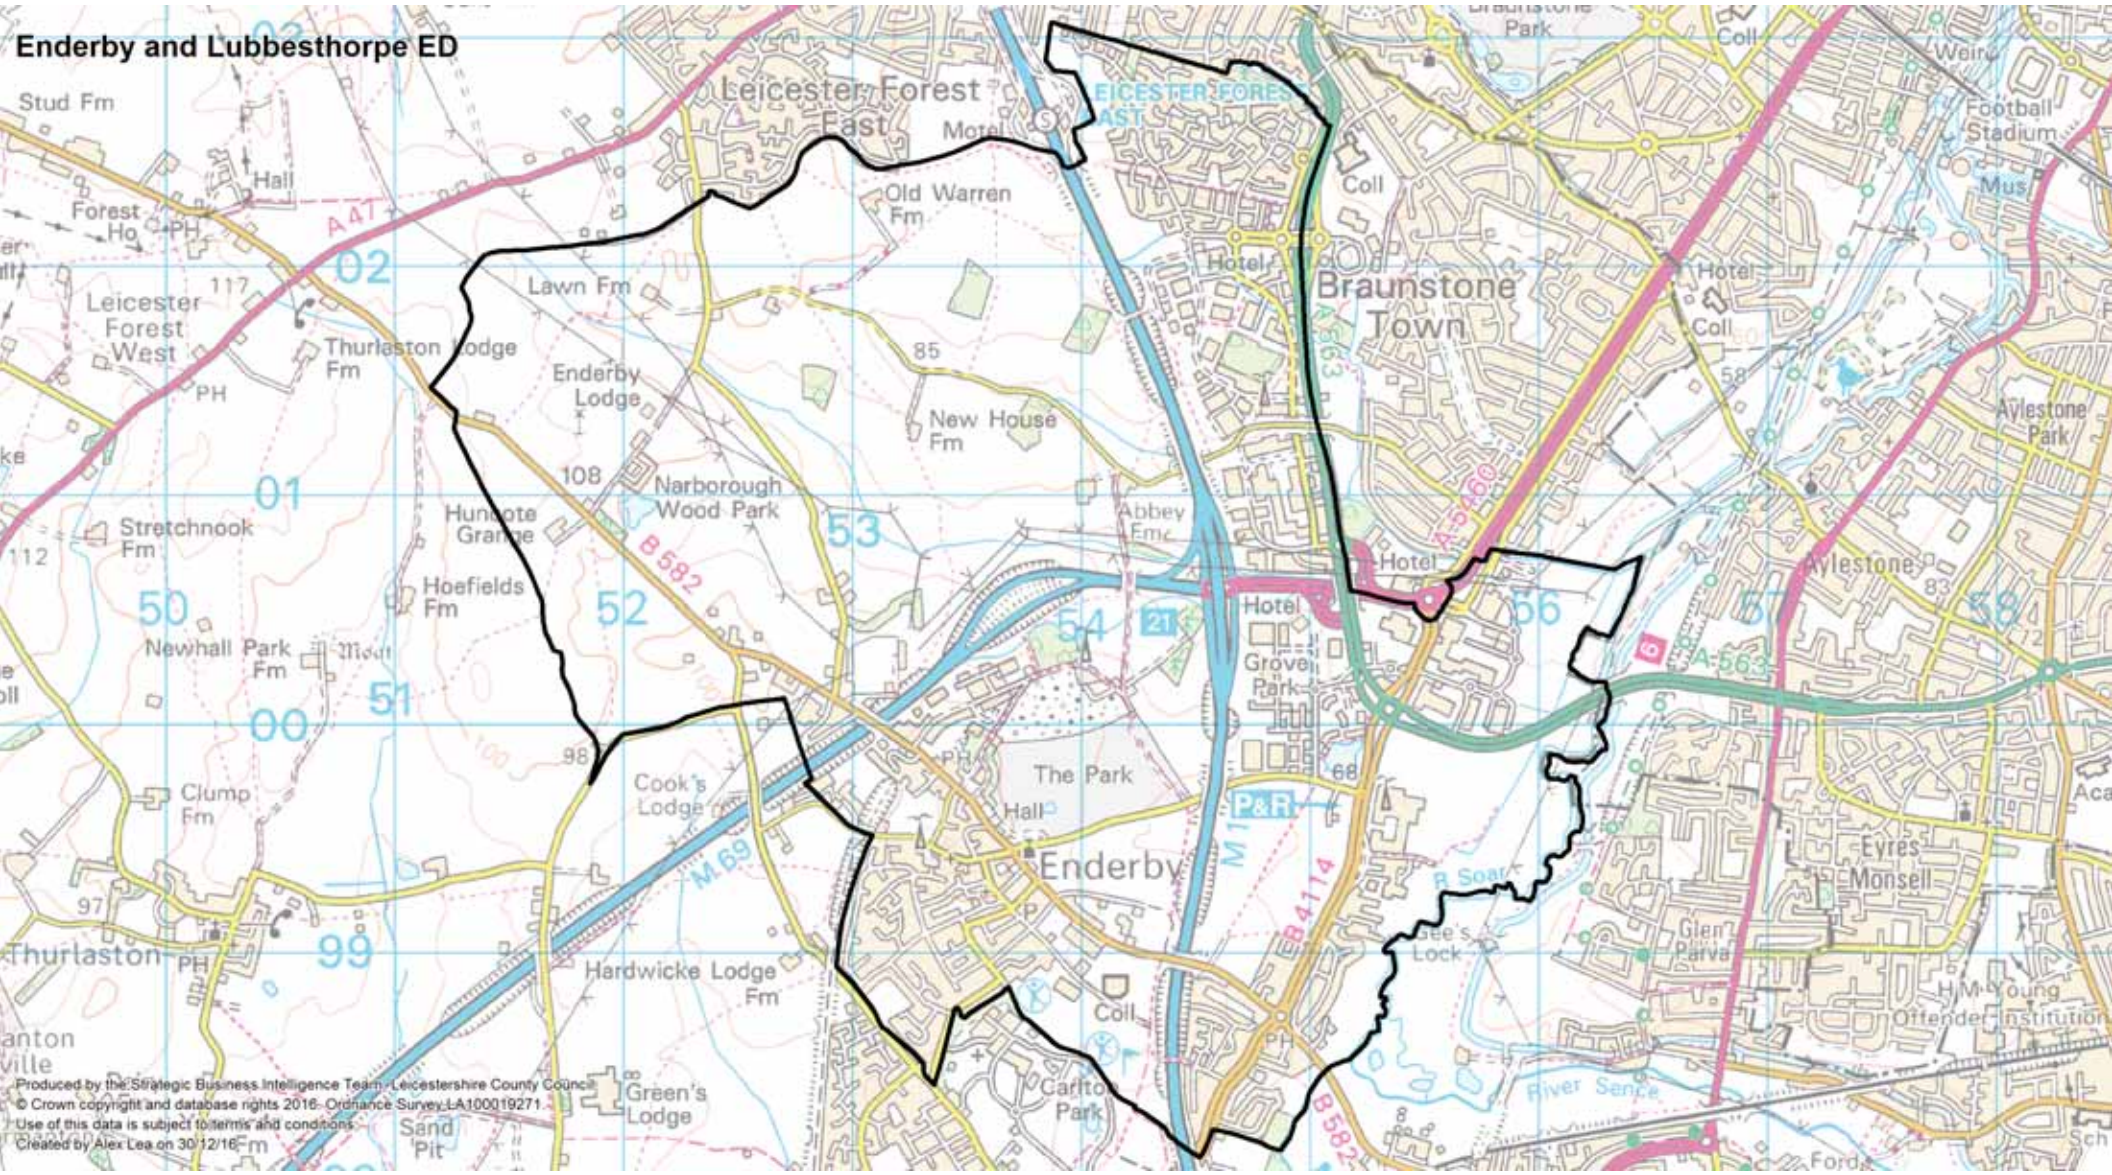

Enderby and Lubbesthorpe ED

Produced by the Strategic Business Intelligence Team, Leicestershire County Council
© Crown copyright and database rights 2016. Ordnance Survey LA100019271
Use of this data is subject to terms and conditions.
Created by Alex Lea on 30/12/16