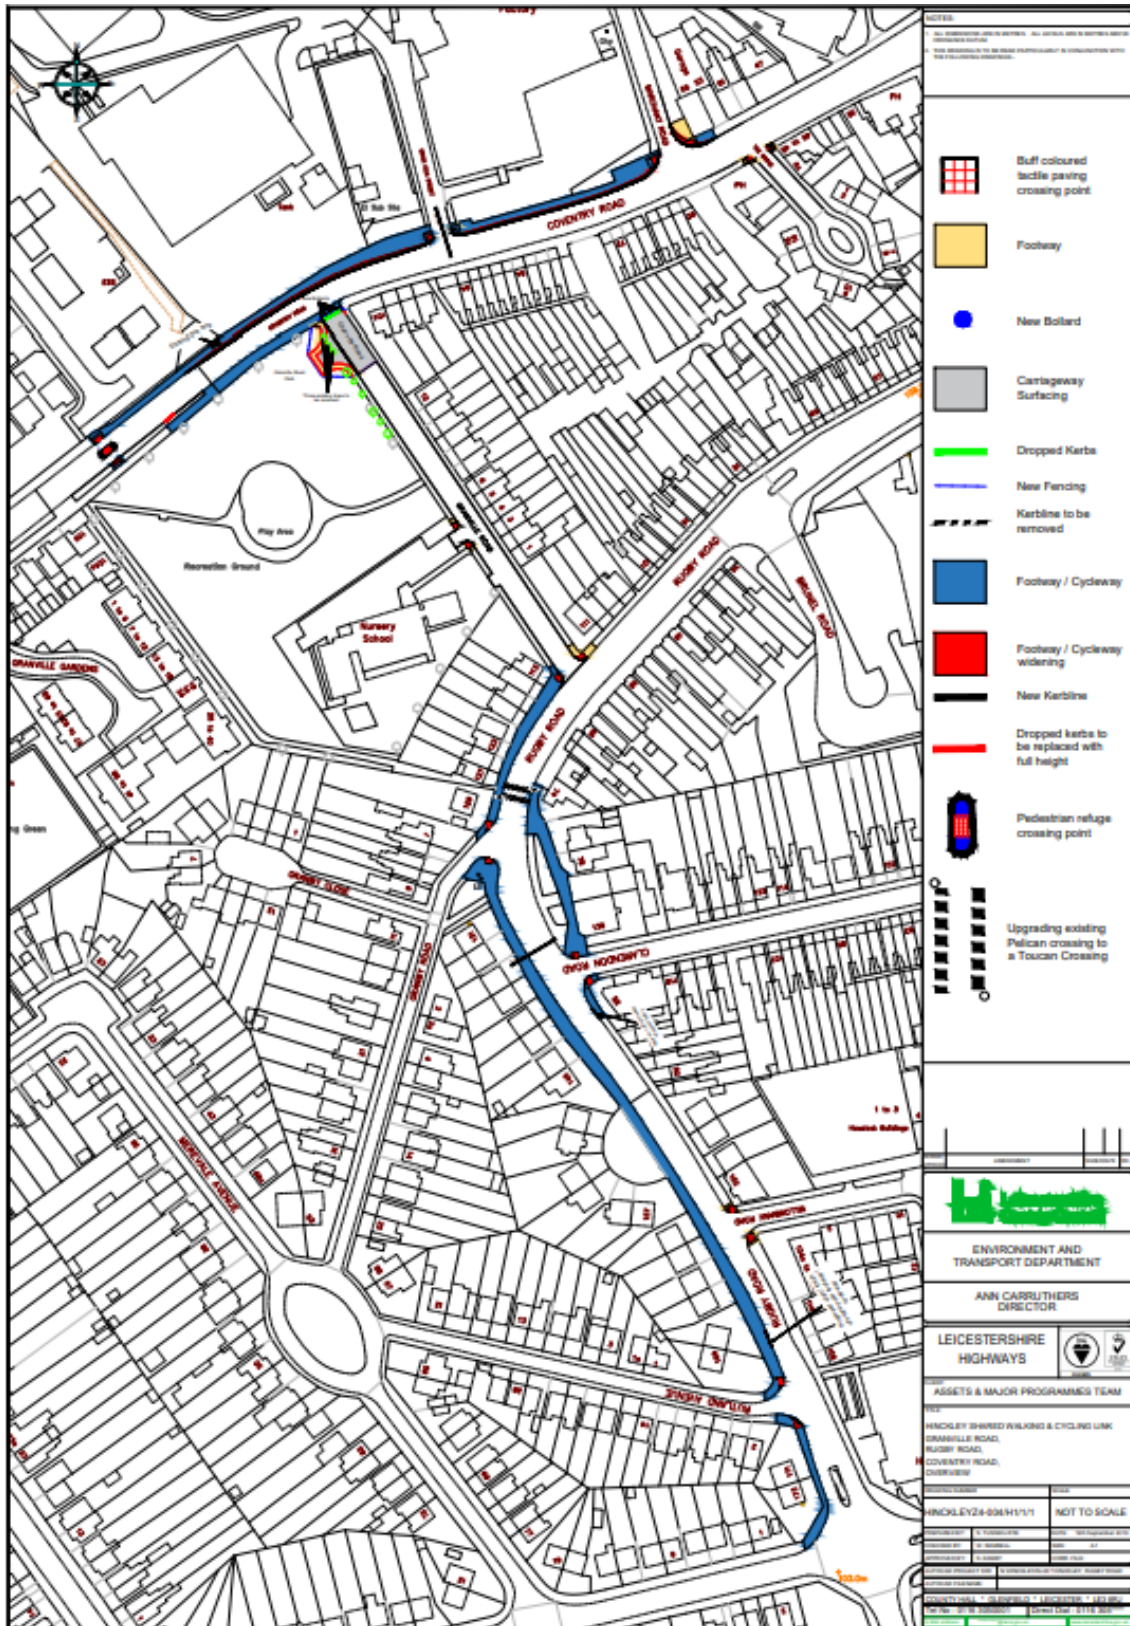

Rugby Road, Granville Road and Coventry Road shared footway and cycleway

This page is intentionally left blank