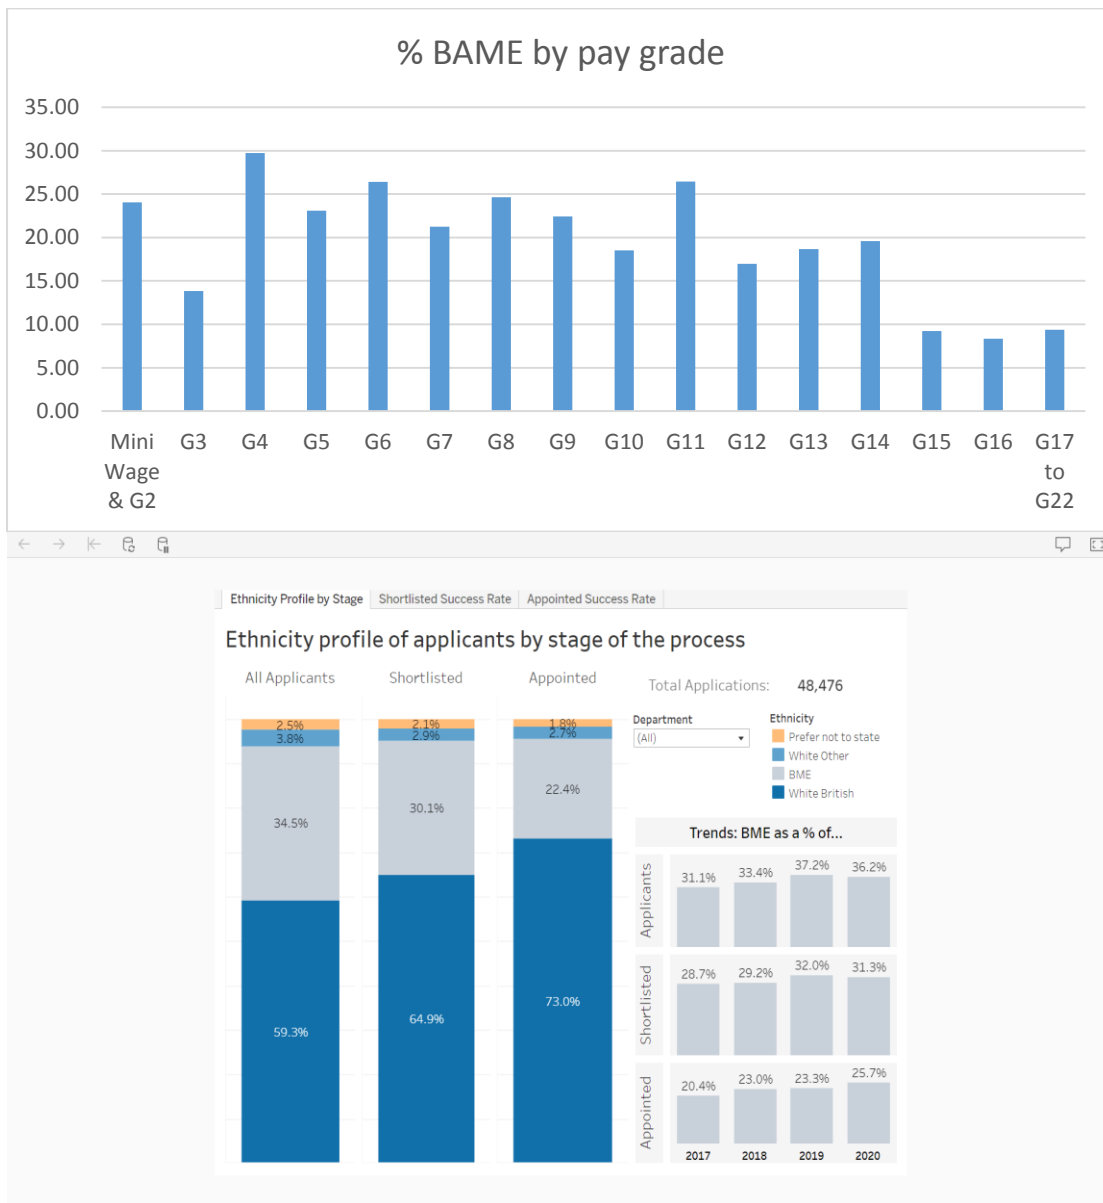

Appendix

BAME staff by pay grade October 2021. Ethnicity profile of applicants 2017-2020.

This page is intentionally left blank