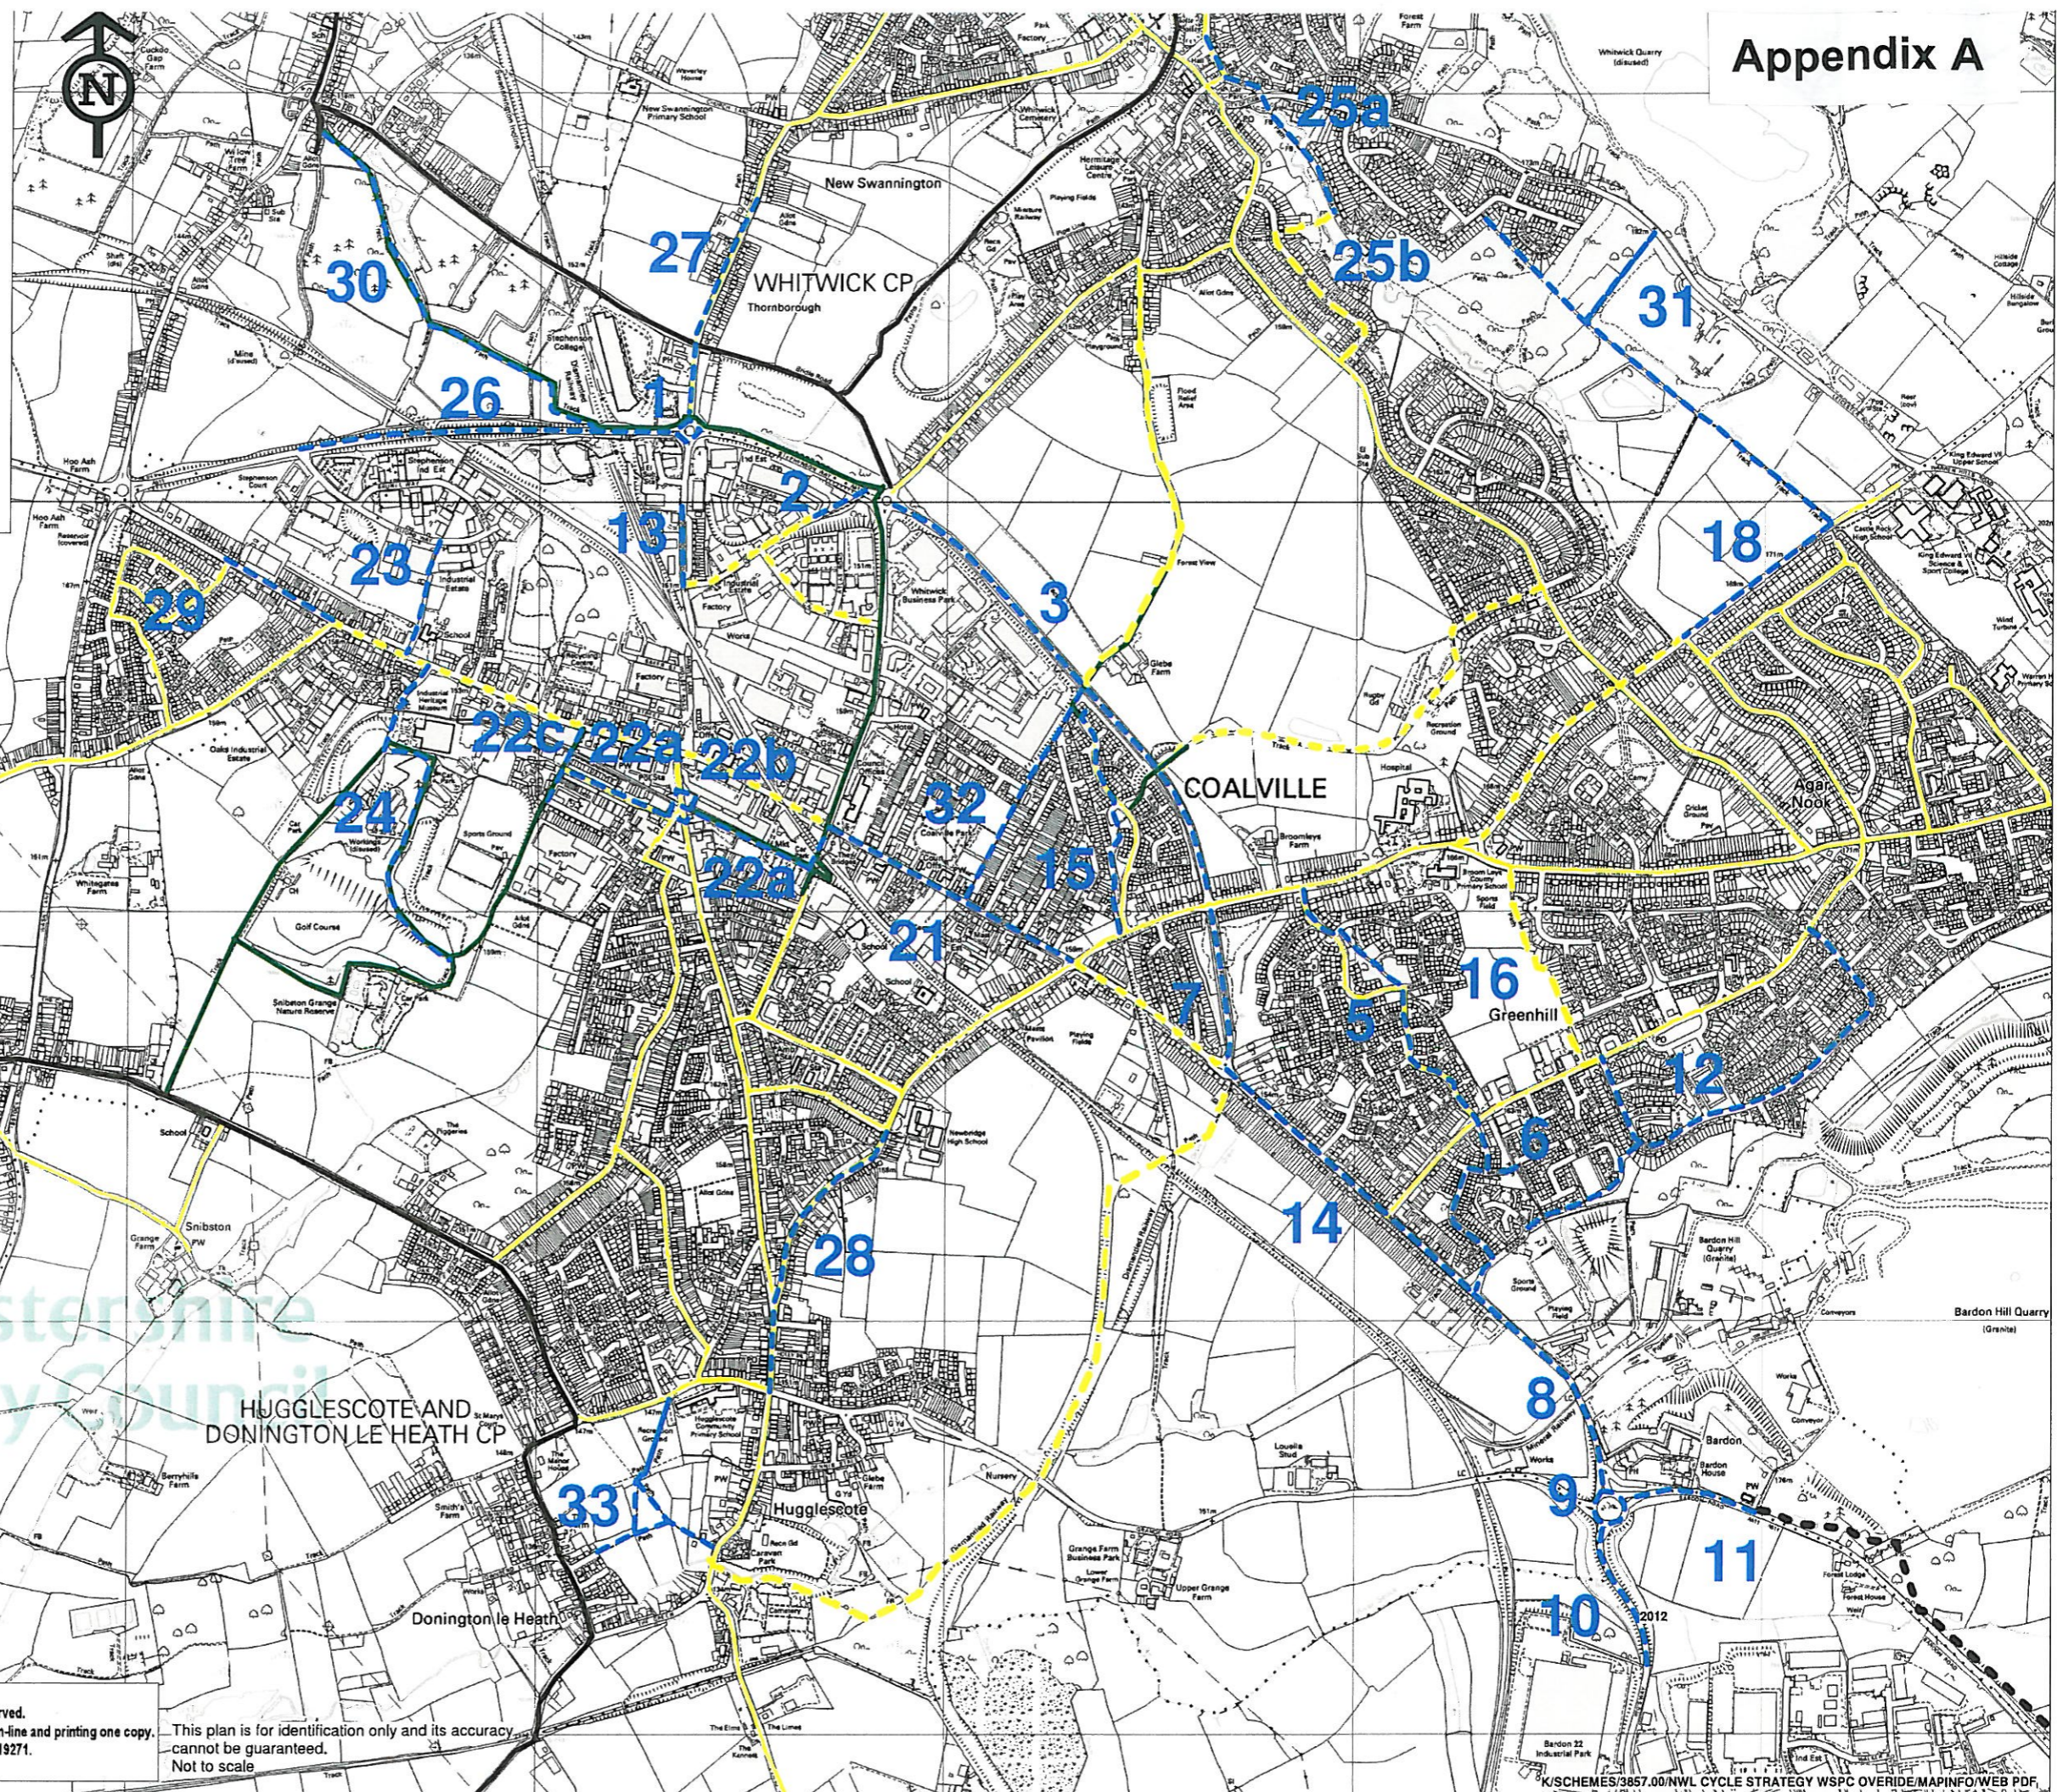

**Key**

- - - - PROPOSED SCHEMES
- - - - FUTURE ASPIRATIONAL ROUTES
- - - - PROPOSED ROUTE OR CYCLE TRACK TO BE DELIVERED BY DEVELOPMENT
- EXISTING LEISURE ROUTES
- EXISTING OFF ROAD CYCLE TRACKS
- EXISTING RECOMMENDED ROUTES

This plan is for identification only and its accuracy cannot be guaranteed.  
 Not to scale

## Appendix A

- (9) Coalville Birchtree roundabout Toucan crossing
- (11) A511, Coalville, Birchtree to Bardon Parish Church
- (15) Coalville, Long Lane
- (30) Coalville, Swannington to Stephenson College
- (33) Coalville, Hugglescote Park Links
- (8) Coalville, Bardon road to Birchtree Roundabout
- (21) Coalville, London Road, Hotel Street to Forest Road junction
- (22a) NCN52 through town centre Part 1 Phoenix Green to Oliver's Crossing
- (22b) Coalville, NCN52 through town centre Part 2 Jackson Street, Oliver's Crossing to Margaret Street
- (24) Chiswell Drive to Snibston Grange
- (32) Coalville, Stephenson Way to London Road
- (28) Forest Road
- (7) A511, Coalville, Stephenson Way, Bardon Road to Broom Leys Road
- (13) Coalville, Thornborough Road, Lidl to Comet Way
- (3) A511, Coalville, Morrison's roundabout to Long Lane footbridge
- (18) Coalville, Castle Rock (including Warren Hills Primary and King Edward VII College)
- (1) A511, Coalville, Stephenson Way/ Thornborough Road roundabout
- (2) Coalville, Comet Way Link - Stephenson Way to Comet Way
- (5) Coalville, Broom Leys Road to Bardon Close, The Palaces Estate to The Cricketers' Estate (Greenhill)
- (10) Coalville, Birchtree Roundabout to Bardon 22
- (14) Coalville, Bardon Road, Bardon Close to Stephenson Way
- (27) Coalville to Whitwick, Thornborough Road
- (26) A511, Coalville, Stephenson Way - Thornborough Road to Hoo Ash Island
- (23) Coalville, All Saints School, Telford Way to Ashby Road
- (29) Coalville, Ashby Road shared use - Ravenstone Turn to Hoo Ash Island inc signing only to town centre